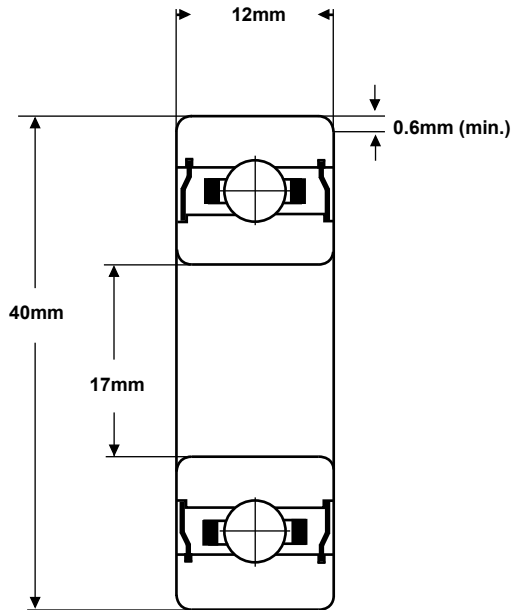

# Radial Ball Bearing

## Part Number: S316-6203-2PES

(for illustration only)

<b>Material (rings &amp; balls)</b>	AISI316 stainless steel
<b>Material (cage)</b>	PE or PEEK
<b>Closures</b>	PE or PEEK seals
<b>Load rating (stat)</b>	79 Kgf
<b>Load rating (dyn)</b>	117 Kgf
<b>Speed Limit *</b>	1250 rpm
<b>Standard Lubrication **</b>	None

\* with adequate lubrication  
 \*\* may vary

**These bearings comply with EU ROHS and REACH regulations.**

<b>RADIAL PLAY</b>	<b>C2</b>	<b>CN</b>	<b>C3</b>	<b>C4</b>
(microns)	0 - 9	3 - 18	11 - 25	18 - 33

<b>TOLERANCE</b>	
<b>Bore Deviation</b>	+0 / -0.050mm
<b>OD Deviation</b>	+0 / -0.050mm
<b>Width Deviation</b>	+0 / -0.120mm

SMB Bearings take no responsibility for any errors or omissions in this data sheet. We reserve the right to change specifications without prior notice. We recommend that adequate testing is carried out on products before they are determined as suitable for an application.