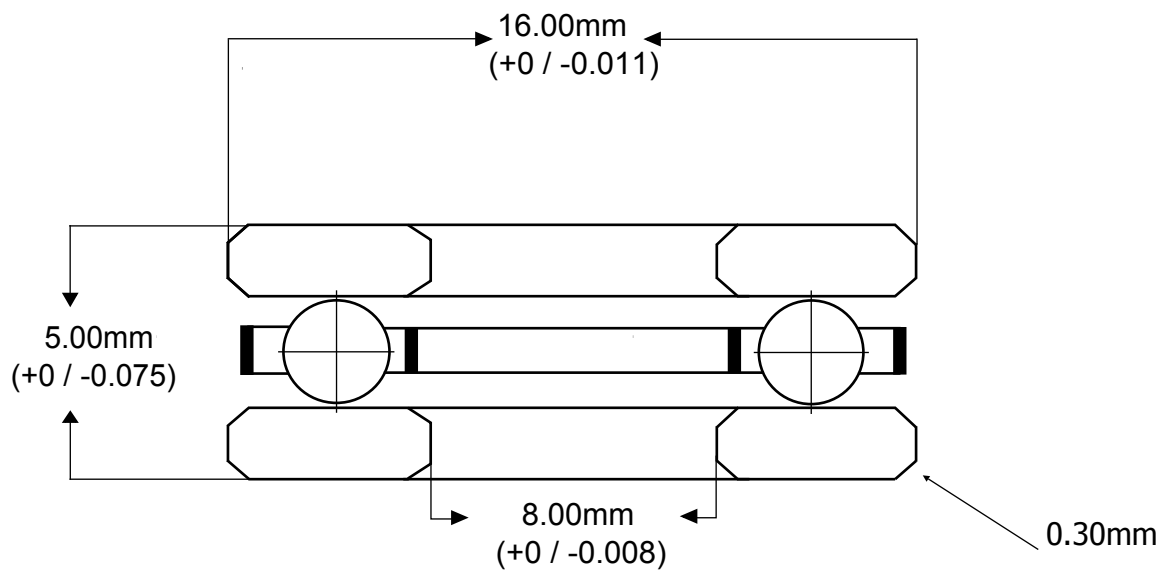

# SMB Thrust Bearing

## F8-16 (flat washers)

### Material:

Balls & Washers:

Chrome Steel

Cage: Brass

### Load Ratings:

54kgf (dynamic)

44kgf (static)