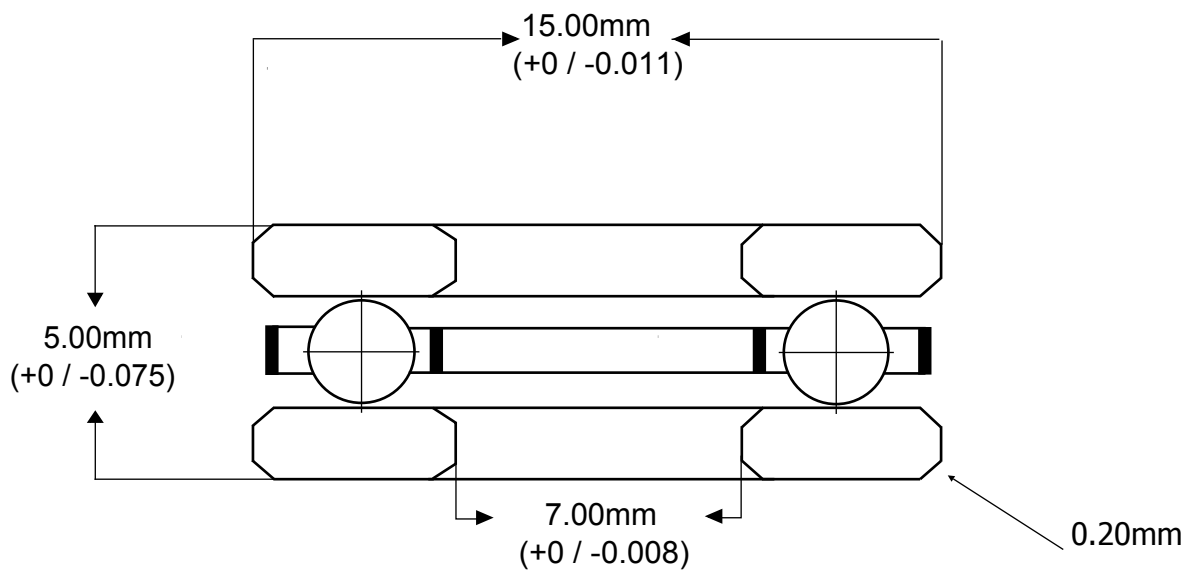

SMB Thrust Bearing

F7-15 (flat washers)

Material:

Balls & Washers:

Chrome Steel

Cage: Brass

Lubrication:

Light Oil (AF2)

Load Ratings:

79kgf (dynamic)

63kgf (static)