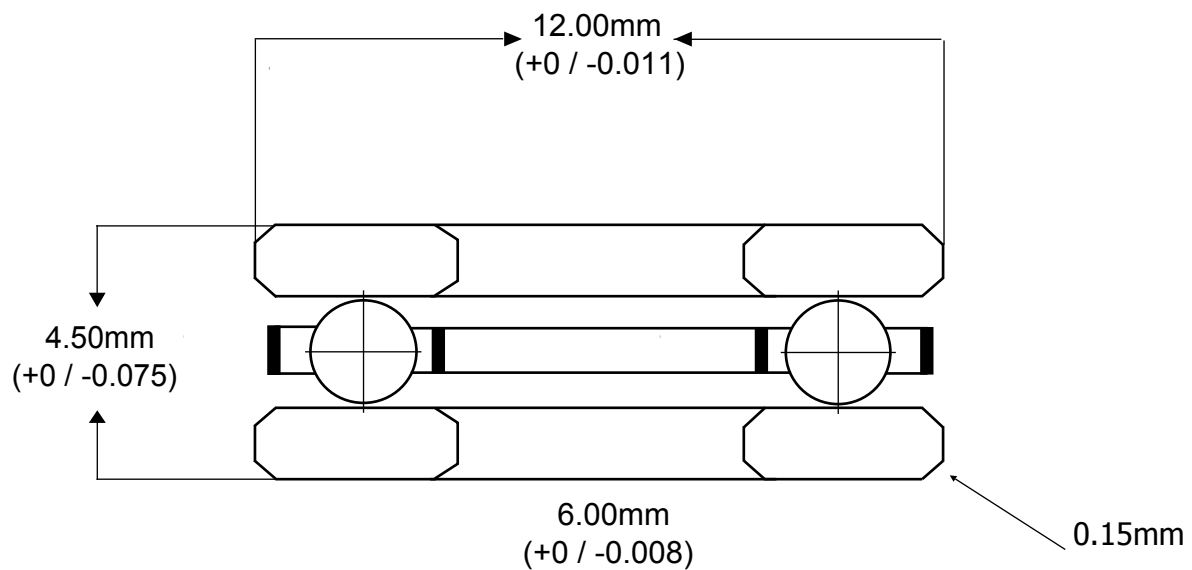

SMB Thrust Bearing

F6-12 (flat washers)

Material:

Balls & Washers:

Chrome Steel

Cage: Brass

Lubrication:

Light Oil (AF2)

Load Ratings:

39kgf (dynamic)

31kgf (static)