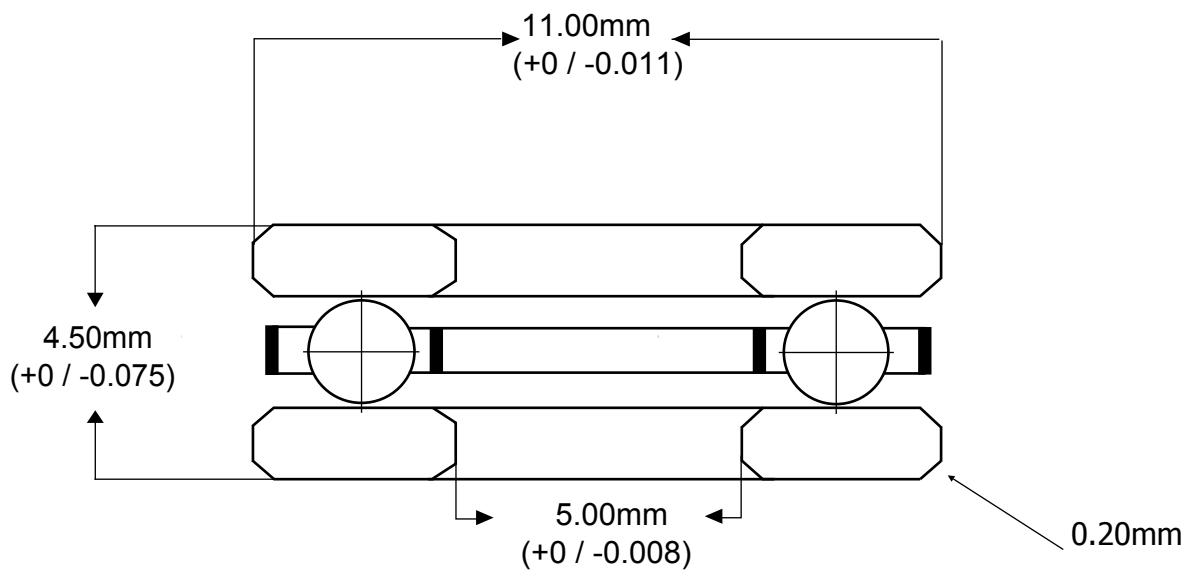

# SMB Thrust Bearing

## F5-11 (flat washers)

### Material:

Balls & Washers:

Chrome Steel

Cage: Brass

### Load Ratings:

34kgf (dynamic)

25kgf (static)