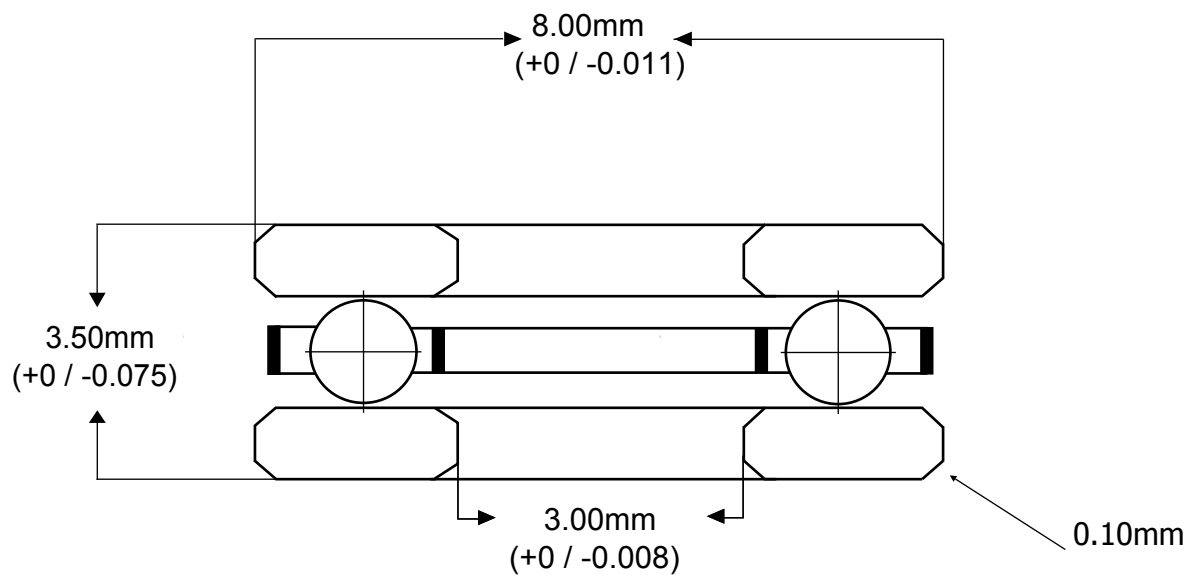

SMB Thrust Bearing

F3-8 (flat washers)

Material:

Balls & Washers:

Chrome Steel

Cage: Brass

Lubrication:

Light Oil (AF2)

Load Ratings:

21kgf (dynamic)

14kgf (static)