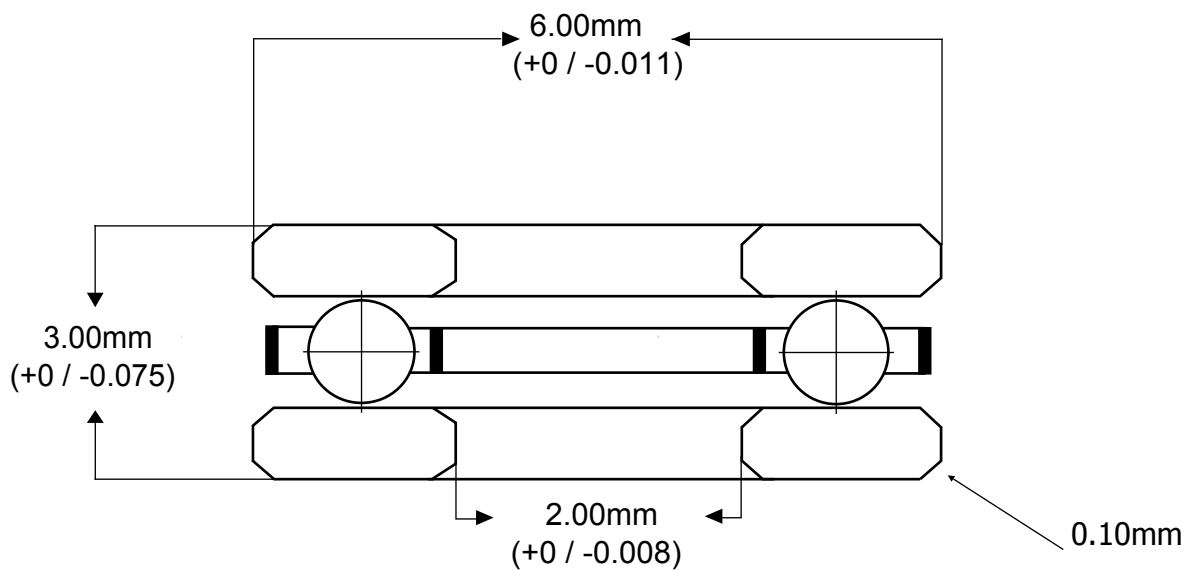

SMB Thrust Bearing

F2-6 (flat washers)

Material:

Balls & Washers:

Chrome Steel

Cage: Brass

Lubrication:

Light Oil (AF2)

Load Ratings:

14kgf (dynamic)

8kgf (static)