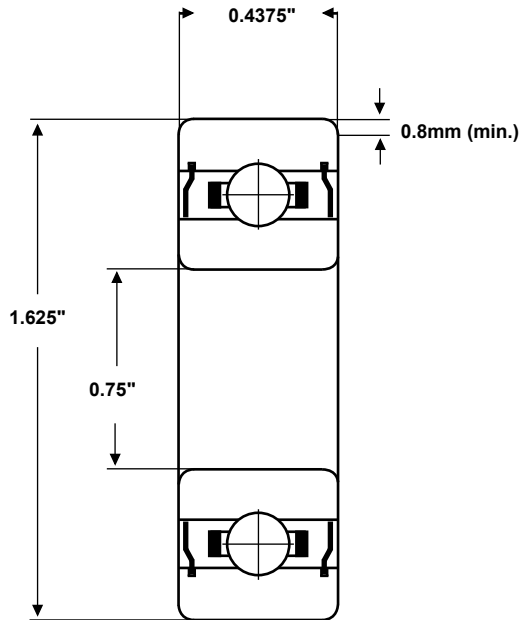

SMB Bearings

Radial Ball Bearing

Part Number: CCZR-R12-2PKS

(for illustration only)

Material (rings & balls)	Zirconium dioxide (ZrO ₂)
Material (cage)	Full complement, PEEK or PTFE
Closures	PEEK seals
Load rating (stat)	586 Kgf
Load rating (dyn)	334 Kgf
Speed Limit *	4,200 rpm
Standard Lubrication **	None

* with adequate lubrication
 ** may vary

These bearings comply with EU ROHS and REACH regulations.

RADIAL PLAY	C2	CN	C3	C4
(microns)	0 - 10	5 - 20	13 - 28	20 - 36

TOLERANCE	P0
Bore Deviation	+0 / -0.010mm
OD Deviation	+0 / -0.011mm
Width Deviation	+0 / -0.120mm