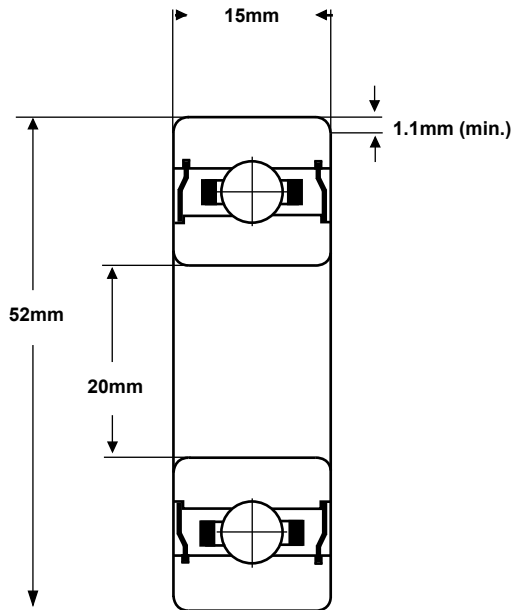

SMB Bearings

Radial Ball Bearing

Part Number: 6304-2RSP6EMQ2

(for illustration only)

Material (rings & balls)	SAE52100 chrome steel
Material (cage)	pressed steel
Closures	Rubber contact seals
Load rating (stat)	805 Kgf
Load rating (dyn)	1619 Kgf
Speed Limit *	10,200 rpm
Standard Lubrication **	Kyodo Yushi Multemp SRL grease
Noise rating	EMQ2 Extra low noise

* with adequate lubrication

** may vary

These bearings comply with EU ROHS and REACH regulations.

RADIAL PLAY	C2	CN	C3	C4
(microns)	0 -10	5 - 20	13 - 28	20 - 36

TOLERANCE	P0	P6	P5
Bore Deviation	+0 / -0.010mm	+0 / -0.008mm	+0 / -0.006mm
OD Deviation	+0 / -0.013mm	+0 / -0.011mm	+0 / -0.009mm
Width Deviation	+0 / -0.120mm	+0 / -0.120mm	+0 / -0.120mm
Single Bore Variation	8	6	5
Single OD Variation	20	16	7
Inner Width Variation	20	20	5
Outer Width Variation	20	20	5
Inner Radial Runout	13	8	4
Outer Radial Runout	25	13	8