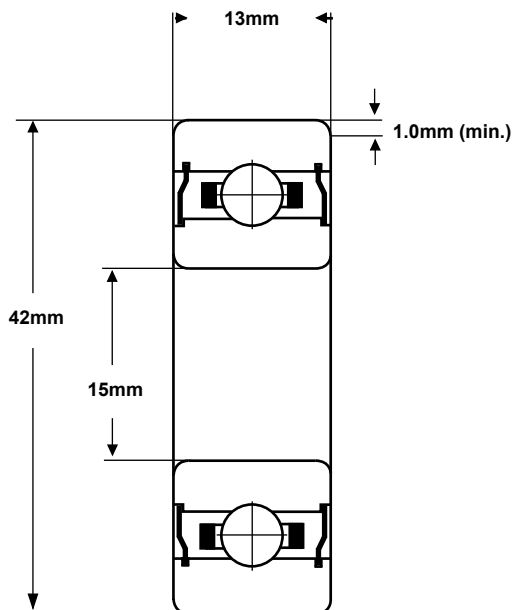

SMB Bearings

Radial Ball Bearing

Part Number: 6302-2RSP6EMQ2

(for illustration only)

Material (rings & balls)	SAE52100 chrome steel
Material (cage)	pressed steel
Closures	Rubber contact seals
Load rating (stat)	558 Kgf
Load rating (dyn)	1166 Kgf
Speed Limit *	12,000 rpm
Standard Lubrication **	Kyodo Yushi Multemp SRL grease
Noise rating	EMQ2 Extra low noise

* with adequate lubrication

** may vary

These bearings comply with EU ROHS and REACH regulations.

RADIAL PLAY	C2	CN	C3	C4
(microns)	0 -9	3 - 18	11 - 25	18 - 33

TOLERANCE	P0	P6	P5
Bore Deviation	+0 / -0.008mm	+0 / -0.007mm	+0 / -0.005mm
OD Deviation	+0 / -0.01mm	+0 / -0.009mm	+0 / -0.007mm
Width Deviation	+0 / -0.120mm	+0 / -0.120mm	+0 / -0.080mm
Single Bore Variation	6	5	4
Single OD Variation	16	13	5
Inner Width Variation	20	20	5
Outer Width Variation	20	20	5
Inner Radial Runout	10	7	4
Outer Radial Runout	15	9	6