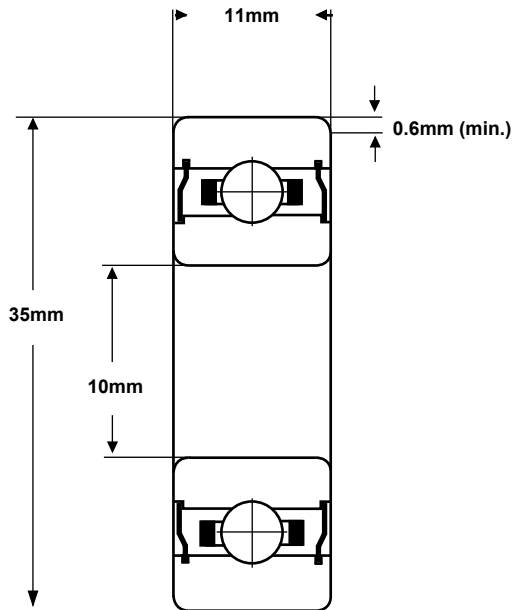

SMB Bearings

Radial Ball Bearing

Part Number: 6300-2RSP6EMQ2

(for illustration only)

Material (rings & balls)	SAE52100 chrome steel
Material (cage)	pressed steel
Closures	Rubber contact seals
Load rating (stat)	351 Kgf
Load rating (dyn)	825 Kgf
Speed Limit *	16,200 rpm
Standard Lubrication **	Kyodo Yushi Multemp SRL grease
Noise rating	EMQ2 Extra low noise

* with adequate lubrication

** may vary

These bearings comply with EU ROHS and REACH regulations.

RADIAL PLAY	C2	CN	C3	C4
(microns)	0 -7	2 - 13	8 - 23	14 - 29

TOLERANCE	P0	P6	P5
Bore Deviation	+0 / -0.008mm	+0 / -0.007mm	+0 / -0.005mm
OD Deviation	+0 / -0.01mm	+0 / -0.009mm	+0 / -0.007mm
Width Deviation	+0 / -0.120mm	+0 / -0.120mm	+0 / -0.040mm
Single Bore Variation	6	5	4
Single OD Variation	16	13	5
Inner Width Variation	20	20	5
Outer Width Variation	20	20	5
Inner Radial Runout	10	7	4
Outer Radial Runout	15	9	6