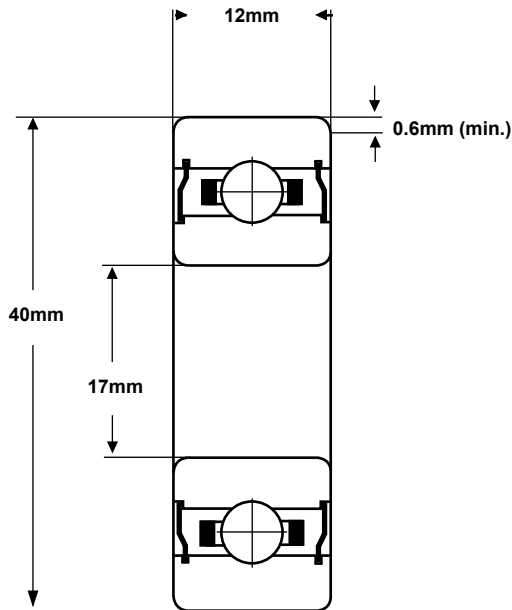

SMB Bearings

Radial Ball Bearing

Part Number: 6203-2RSP6EMQ2

(for illustration only)

Material (rings & balls)	SAE52100 chrome steel
Material (cage)	pressed steel
Closures	Rubber contact seals
Load rating (stat)	491 Kgf
Load rating (dyn)	976 Kgf
Speed Limit *	12,600 rpm
Standard Lubrication **	Kyodo Yushi Multemp SRL grease
Noise rating	EMQ2 Extra low noise

* with adequate lubrication

** may vary

These bearings comply with EU ROHS and REACH regulations.

RADIAL PLAY	C2	CN	C3	C4
(microns)	0 -9	3 - 18	11 - 25	18 - 33

TOLERANCE	P0	P6	P5
Bore Deviation	+0 / -0.008mm	+0 / -0.007mm	+0 / -0.005mm
OD Deviation	+0 / -0.01mm	+0 / -0.009mm	+0 / -0.007mm
Width Deviation	+0 / -0.120mm	+0 / -0.120mm	+0 / -0.080mm
Single Bore Variation	6	5	4
Single OD Variation	16	13	5
Inner Width Variation	20	20	5
Outer Width Variation	20	20	5
Inner Radial Runout	10	7	4
Outer Radial Runout	15	9	6