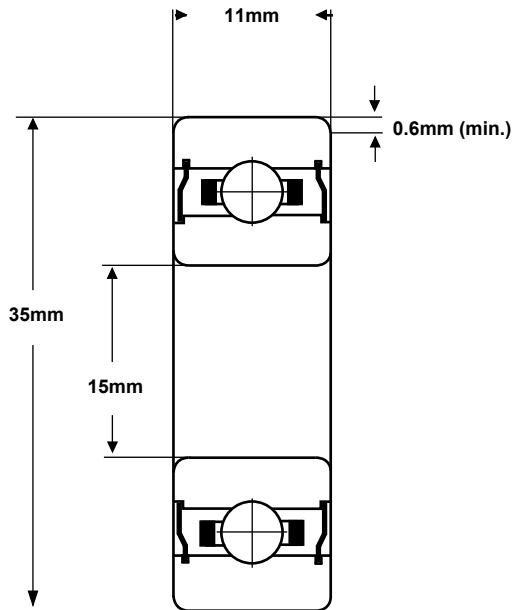

SMB Bearings

Radial Ball Bearing

Part Number: 6202-2RSP6EMQ2

(for illustration only)

Material (rings & balls)	SAE52100 chrome steel
Material (cage)	pressed steel
Closures	Rubber contact seals
Load rating (stat)	382 Kgf
Load rating (dyn)	779 Kgf
Speed Limit *	14,400 rpm
Standard Lubrication **	Kyodo Yushi Multemp SRL grease
Noise rating	EMQ2 Extra low noise

* with adequate lubrication

** may vary

These bearings comply with EU ROHS and REACH regulations.

RADIAL PLAY	C2	CN	C3	C4
(microns)	0 -9	3 - 18	11 - 25	18 - 33

TOLERANCE	P0	P6	P5
Bore Deviation	+0 / -0.008mm	+0 / -0.007mm	+0 / -0.005mm
OD Deviation	+0 / -0.01mm	+0 / -0.009mm	+0 / -0.007mm
Width Deviation	+0 / -0.120mm	+0 / -0.120mm	+0 / -0.080mm
Single Bore Variation	6	5	4
Single OD Variation	16	13	5
Inner Width Variation	20	20	5
Outer Width Variation	20	20	5
Inner Radial Runout	10	7	4
Outer Radial Runout	15	9	6