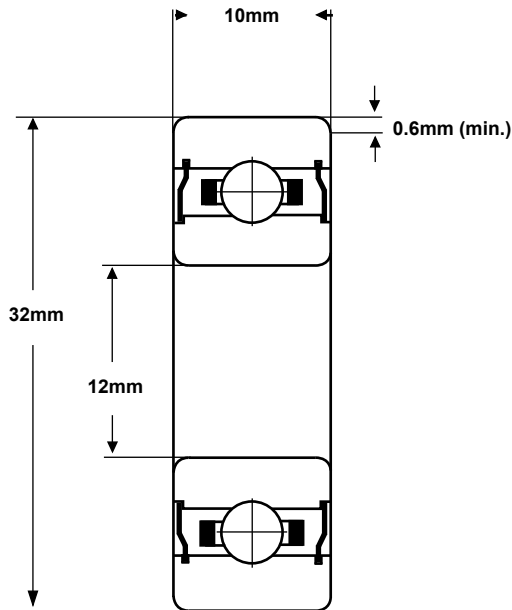

SMB Bearings

Radial Ball Bearing

Part Number: 6201-2RSP6EMQ2

(for illustration only)

Material (rings & balls)	SAE52100 chrome steel
Material (cage)	pressed steel
Closures	Rubber contact seals
Load rating (stat)	312 Kgf
Load rating (dyn)	693 Kgf
Speed Limit *	16,200 rpm
Standard Lubrication **	Kyodo Yushi Multemp SRL grease
Noise rating	EMQ2 Extra low noise

* with adequate lubrication

** may vary

These bearings comply with EU ROHS and REACH regulations.

RADIAL PLAY	C2	CN	C3	C4
(microns)	0 -9	3 - 18	11 - 25	18 - 33

TOLERANCE	P0	P6	P5
Bore Deviation	+0 / -0.008mm	+0 / -0.007mm	+0 / -0.005mm
OD Deviation	+0 / -0.01mm	+0 / -0.009mm	+0 / -0.007mm
Width Deviation	+0 / -0.120mm	+0 / -0.120mm	+0 / -0.080mm
Single Bore Variation	6	5	4
Single OD Variation	16	13	5
Inner Width Variation	20	20	5
Outer Width Variation	20	20	5
Inner Radial Runout	10	7	4
Outer Radial Runout	15	9	6