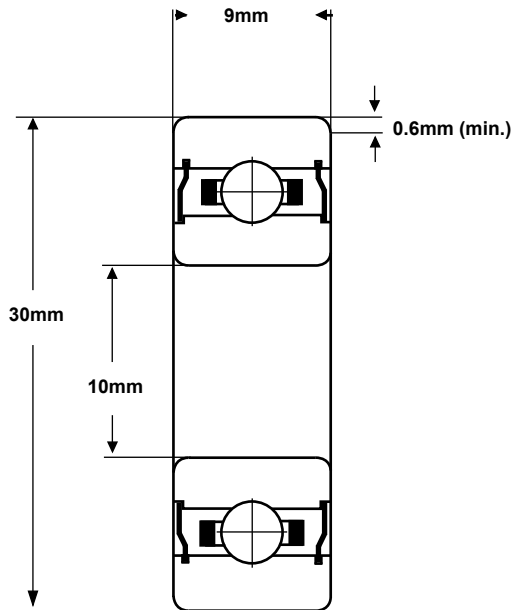

SMB Bearings

Radial Ball Bearing

Part Number: 6200-2RSP6EMQ2

(for illustration only)

Material (rings & balls)	SAE52100 chrome steel
Material (cage)	pressed steel
Closures	Rubber contact seals
Load rating (stat)	245 Kgf
Load rating (dyn)	521 Kgf
Speed Limit *	17,400 rpm
Standard Lubrication **	Kyodo Yushi Multemp SRL grease
Noise rating	EMQ2 Extra low noise

* with adequate lubrication

** may vary

These bearings comply with EU ROHS and REACH regulations.

RADIAL PLAY	C2	CN	C3	C4
(microns)	0 -7	2 - 13	8 - 23	14 - 29

TOLERANCE	P0	P6	P5
Bore Deviation	+0 / -0.008mm	+0 / -0.007mm	+0 / -0.005mm
OD Deviation	+0 / -0.009mm	+0 / -0.008mm	+0 / -0.006mm
Width Deviation	+0 / -0.120mm	+0 / -0.120mm	+0 / -0.040mm
Single Bore Variation	6	5	4
Single OD Variation	7	6	5
Inner Width Variation	20	20	5
Outer Width Variation	20	20	5
Inner Radial Runout	10	7	4
Outer Radial Runout	15	9	6