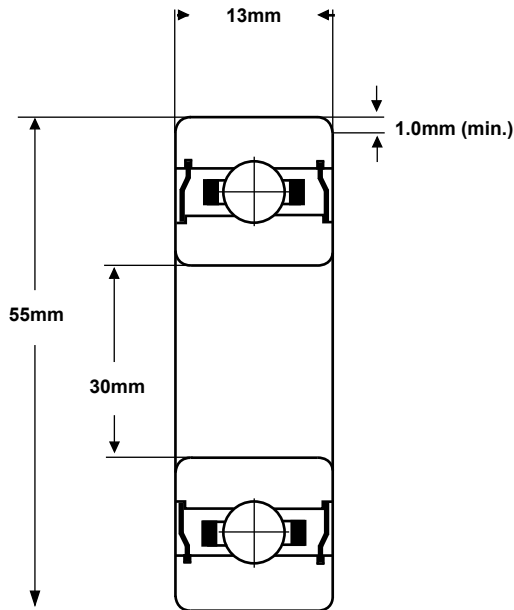

SMB Bearings

Radial Ball Bearing

Part Number: 6006-2RSP6EMQ2

(for illustration only)

Material (rings & balls)	SAE52100 chrome steel
Material (cage)	pressed steel
Closures	Rubber contact seals
Load rating (stat)	843 Kgf
Load rating (dyn)	1349 Kgf
Speed Limit *	9,000 rpm
Standard Lubrication **	Kyodo Yushi Multemp SRL grease
Noise rating	EMQ2 Extra low noise

* with adequate lubrication

** may vary

These bearings comply with EU ROHS and REACH regulations.

RADIAL PLAY	C2	CN	C3	C4
(microns)	0 -11	5 - 20	13 - 28	23 - 41

TOLERANCE	P0	P6	P5
Bore Deviation	+0 / -0.010mm	+0 / -0.008mm	+0 / -0.006mm
OD Deviation	+0 / -0.013mm	+0 / -0.011mm	+0 / -0.009mm
Width Deviation	+0 / -0.120mm	+0 / -0.120mm	+0 / -0.120mm
Single Bore Variation	8	6	5
Single OD Variation	20	16	7
Inner Width Variation	20	20	5
Outer Width Variation	20	20	5
Inner Radial Runout	13	8	4
Outer Radial Runout	25	13	8