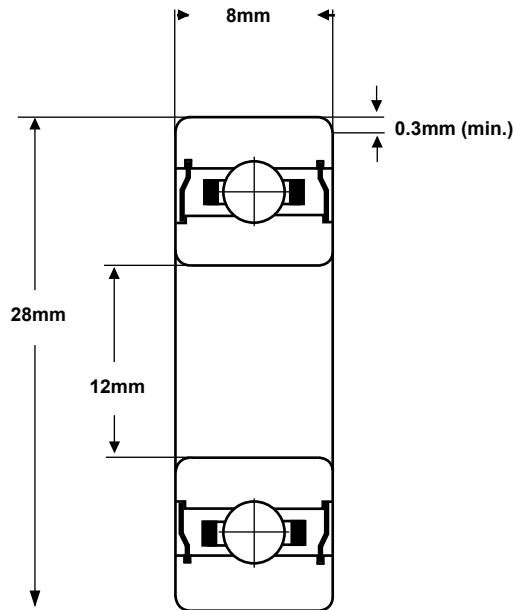

SMB Bearings

Radial Ball Bearing

Part Number: 6001-2RSP6EMQ2

(for illustration only)

Material (rings & balls)	SAE52100 chrome steel
Material (cage)	pressed steel
Closures	Rubber contact seals
Load rating (stat)	244 Kgf
Load rating (dyn)	521 Kgf
Speed Limit *	19,200 rpm
Standard Lubrication **	Kyodo Yushi Multemp SRL grease
Noise rating	EMQ2 Extra low noise

* with adequate lubrication

** may vary

These bearings comply with EU ROHS and REACH regulations.

RADIAL PLAY	C2	CN	C3	C4
(microns)	0 - 9	3 - 18	11 - 25	18 - 33

TOLERANCE	P0	P6	P5
Bore Deviation	+0 / -0.008mm	+0 / -0.007mm	+0 / -0.005mm
OD Deviation	+0 / -0.009mm	+0 / -0.008mm	+0 / -0.006mm
Width Deviation	+0 / -0.120mm	+0 / -0.120mm	+0 / -0.040mm
Single Bore Variation	8	7	4
Single OD Variation	12	10	5
Inner Width Variation	20	20	5
Outer Width Variation	20	20	5
Inner Radial Runout	10	7	4
Outer Radial Runout	15	9	6