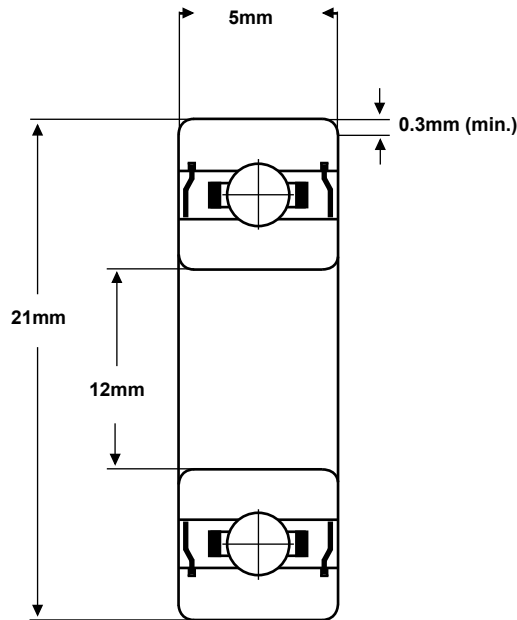

SMB Bearings

Radial Ball Bearing

Part Number: **CCZR-6801-2PKS**

(for illustration only)

Material (rings & balls)	Zirconium dioxide (ZrO ₂)
Material (cage)	Full complement, PEEK or PTFE
Closures	PEEK seals
Load rating (stat)	76 Kgf
Load rating (dyn)	143 Kgf
Speed Limit *	8,000 rpm
Standard Lubrication **	None

* with adequate lubrication
 ** may vary

These bearings comply with EU ROHS and REACH regulations.

RADIAL PLAY	C2	CN	C3	C4
(microns)	0 - 9	3 - 18	11 - 25	18 - 33

TOLERANCE	P0
Bore Deviation	+0 / -0.008mm
OD Deviation	+0 / -0.009mm
Width Deviation	+0 / -0.120mm